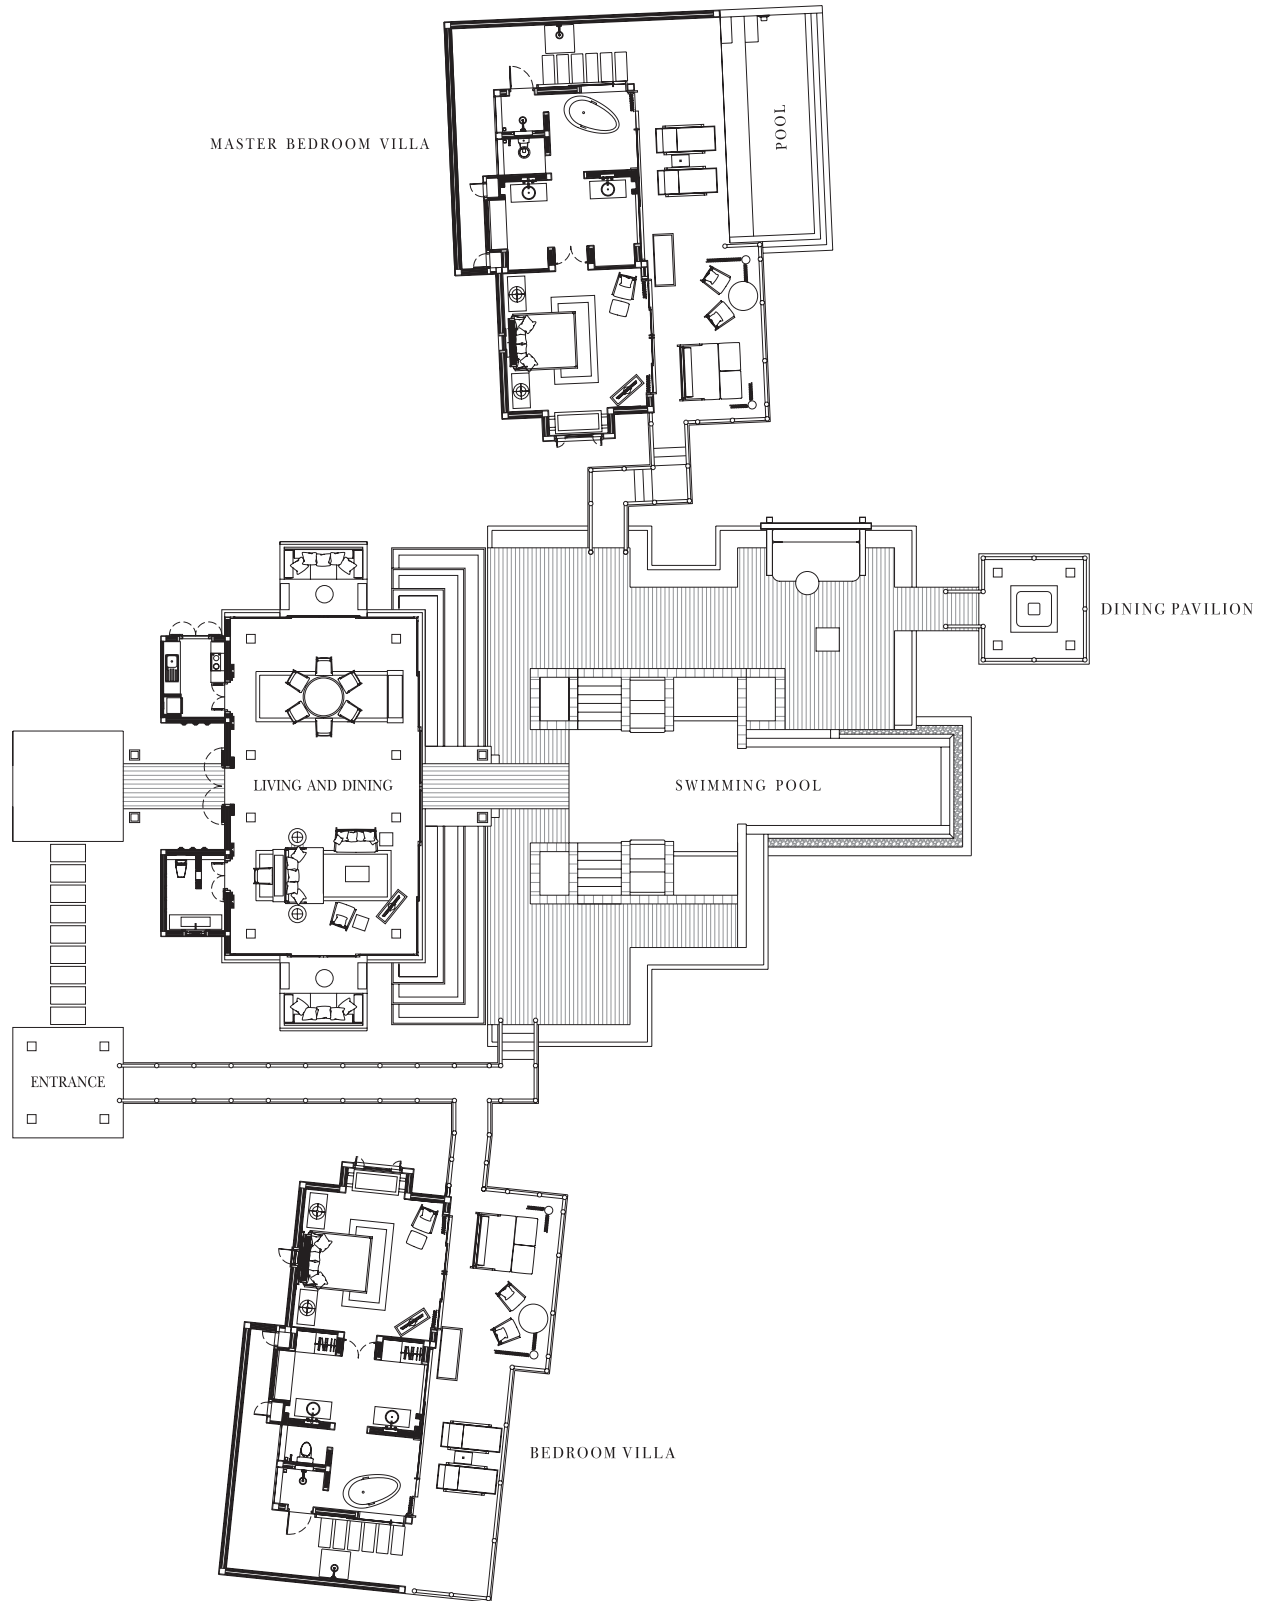

ESTATE 8

THREE BEDROOMS

Total Usable Area : 980 Sq.m.

ESTATE 8 - Lower floor

THREE BEDROOMS