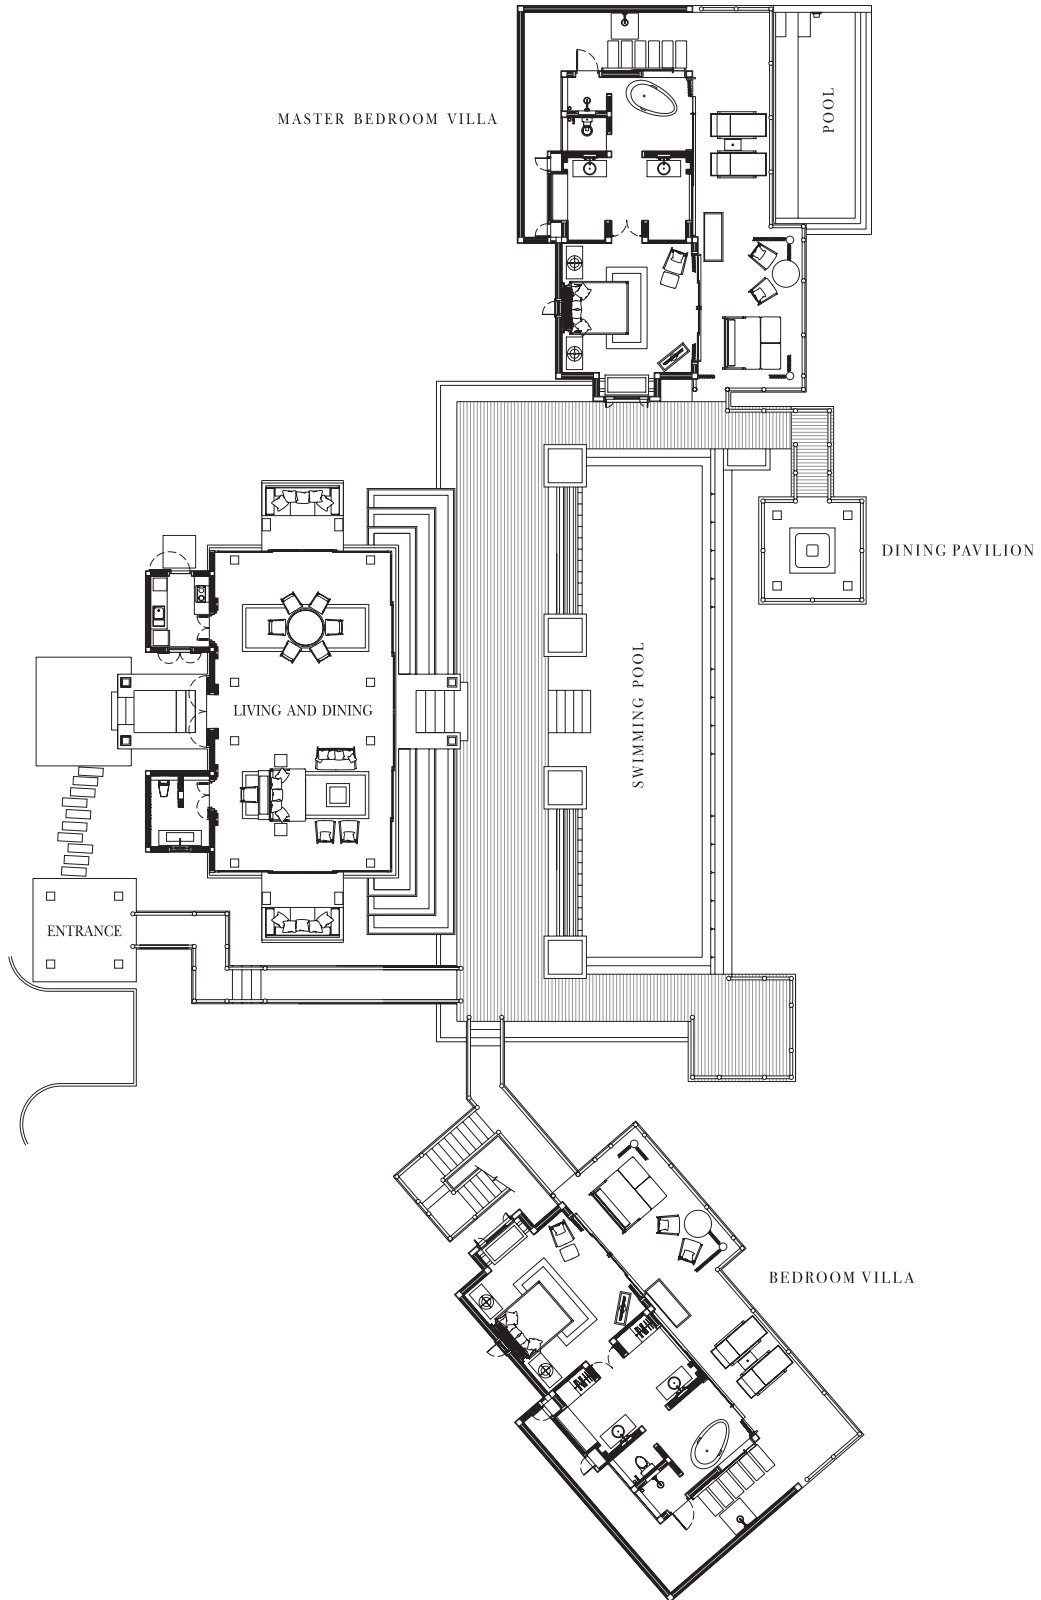

ESTATE 11

THREE BEDROOMS

Total Usable Area : 912 Sq.m.

ESTATE 11 - Upper floor

THREE BEDROOMS

This plan is indicative and is subject to change without prior notice at the developer's discretion. Great care has been taken to ensure that all areas and information are accurate at the time of printing.