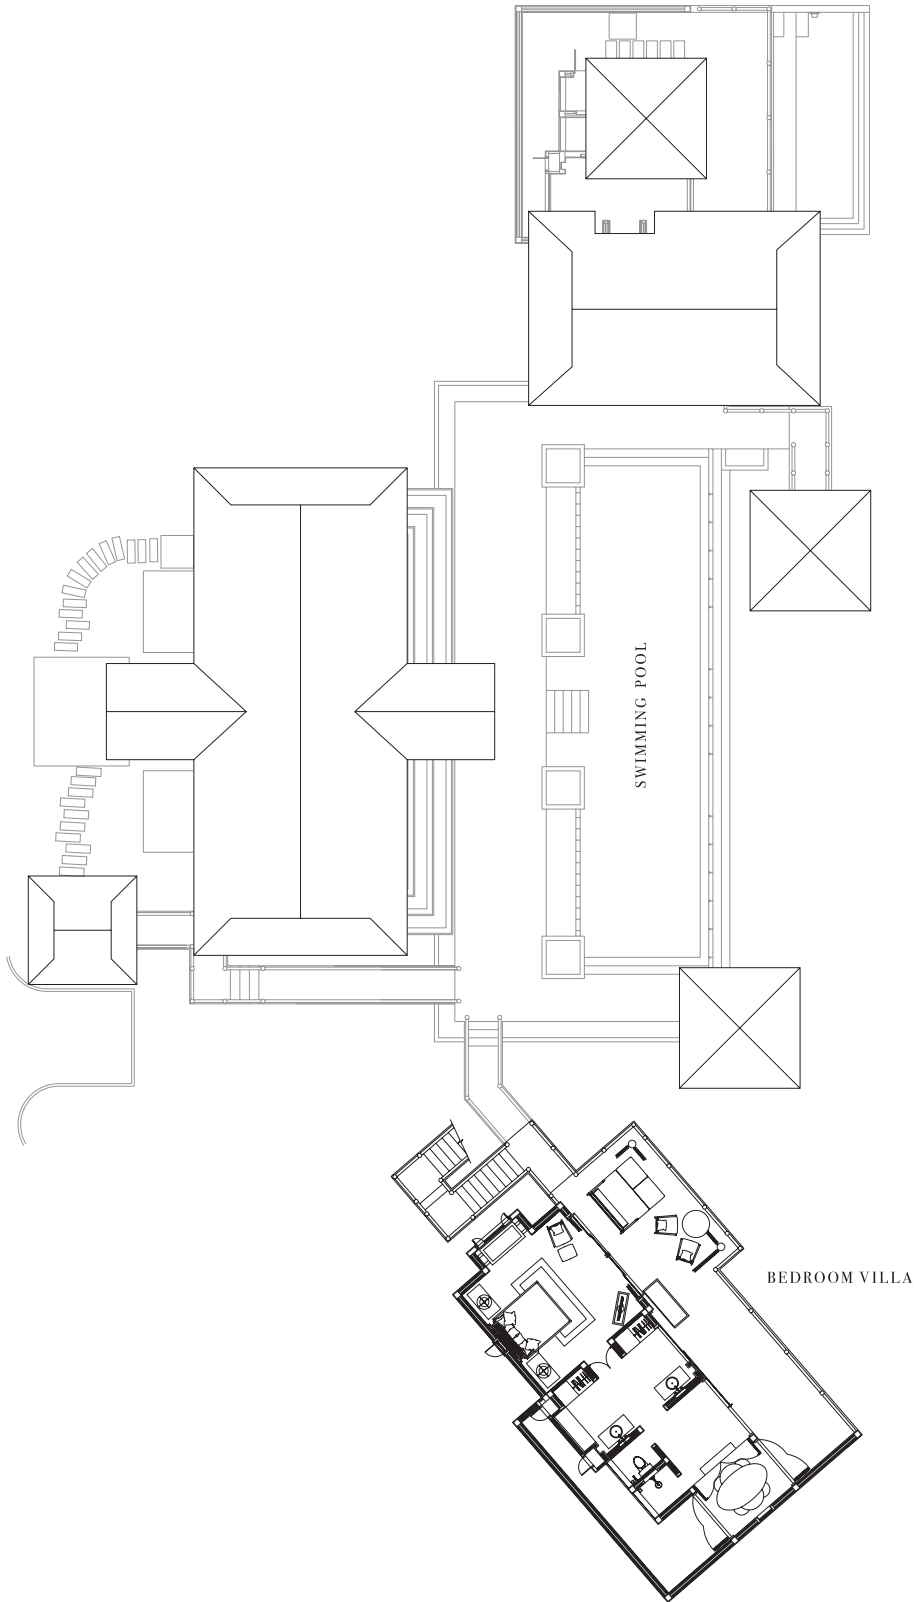

ESTATE 11

THREE BEDROOMS

Total Usable Area : 912 Sq.m.

ESTATE 11 - Upper floor

THREE BEDROOMS

This plan is indicative and is subject to change without prior notice at the developer's discretion. Great care has been taken to ensure that all areas and information are accurate at the time of printing.